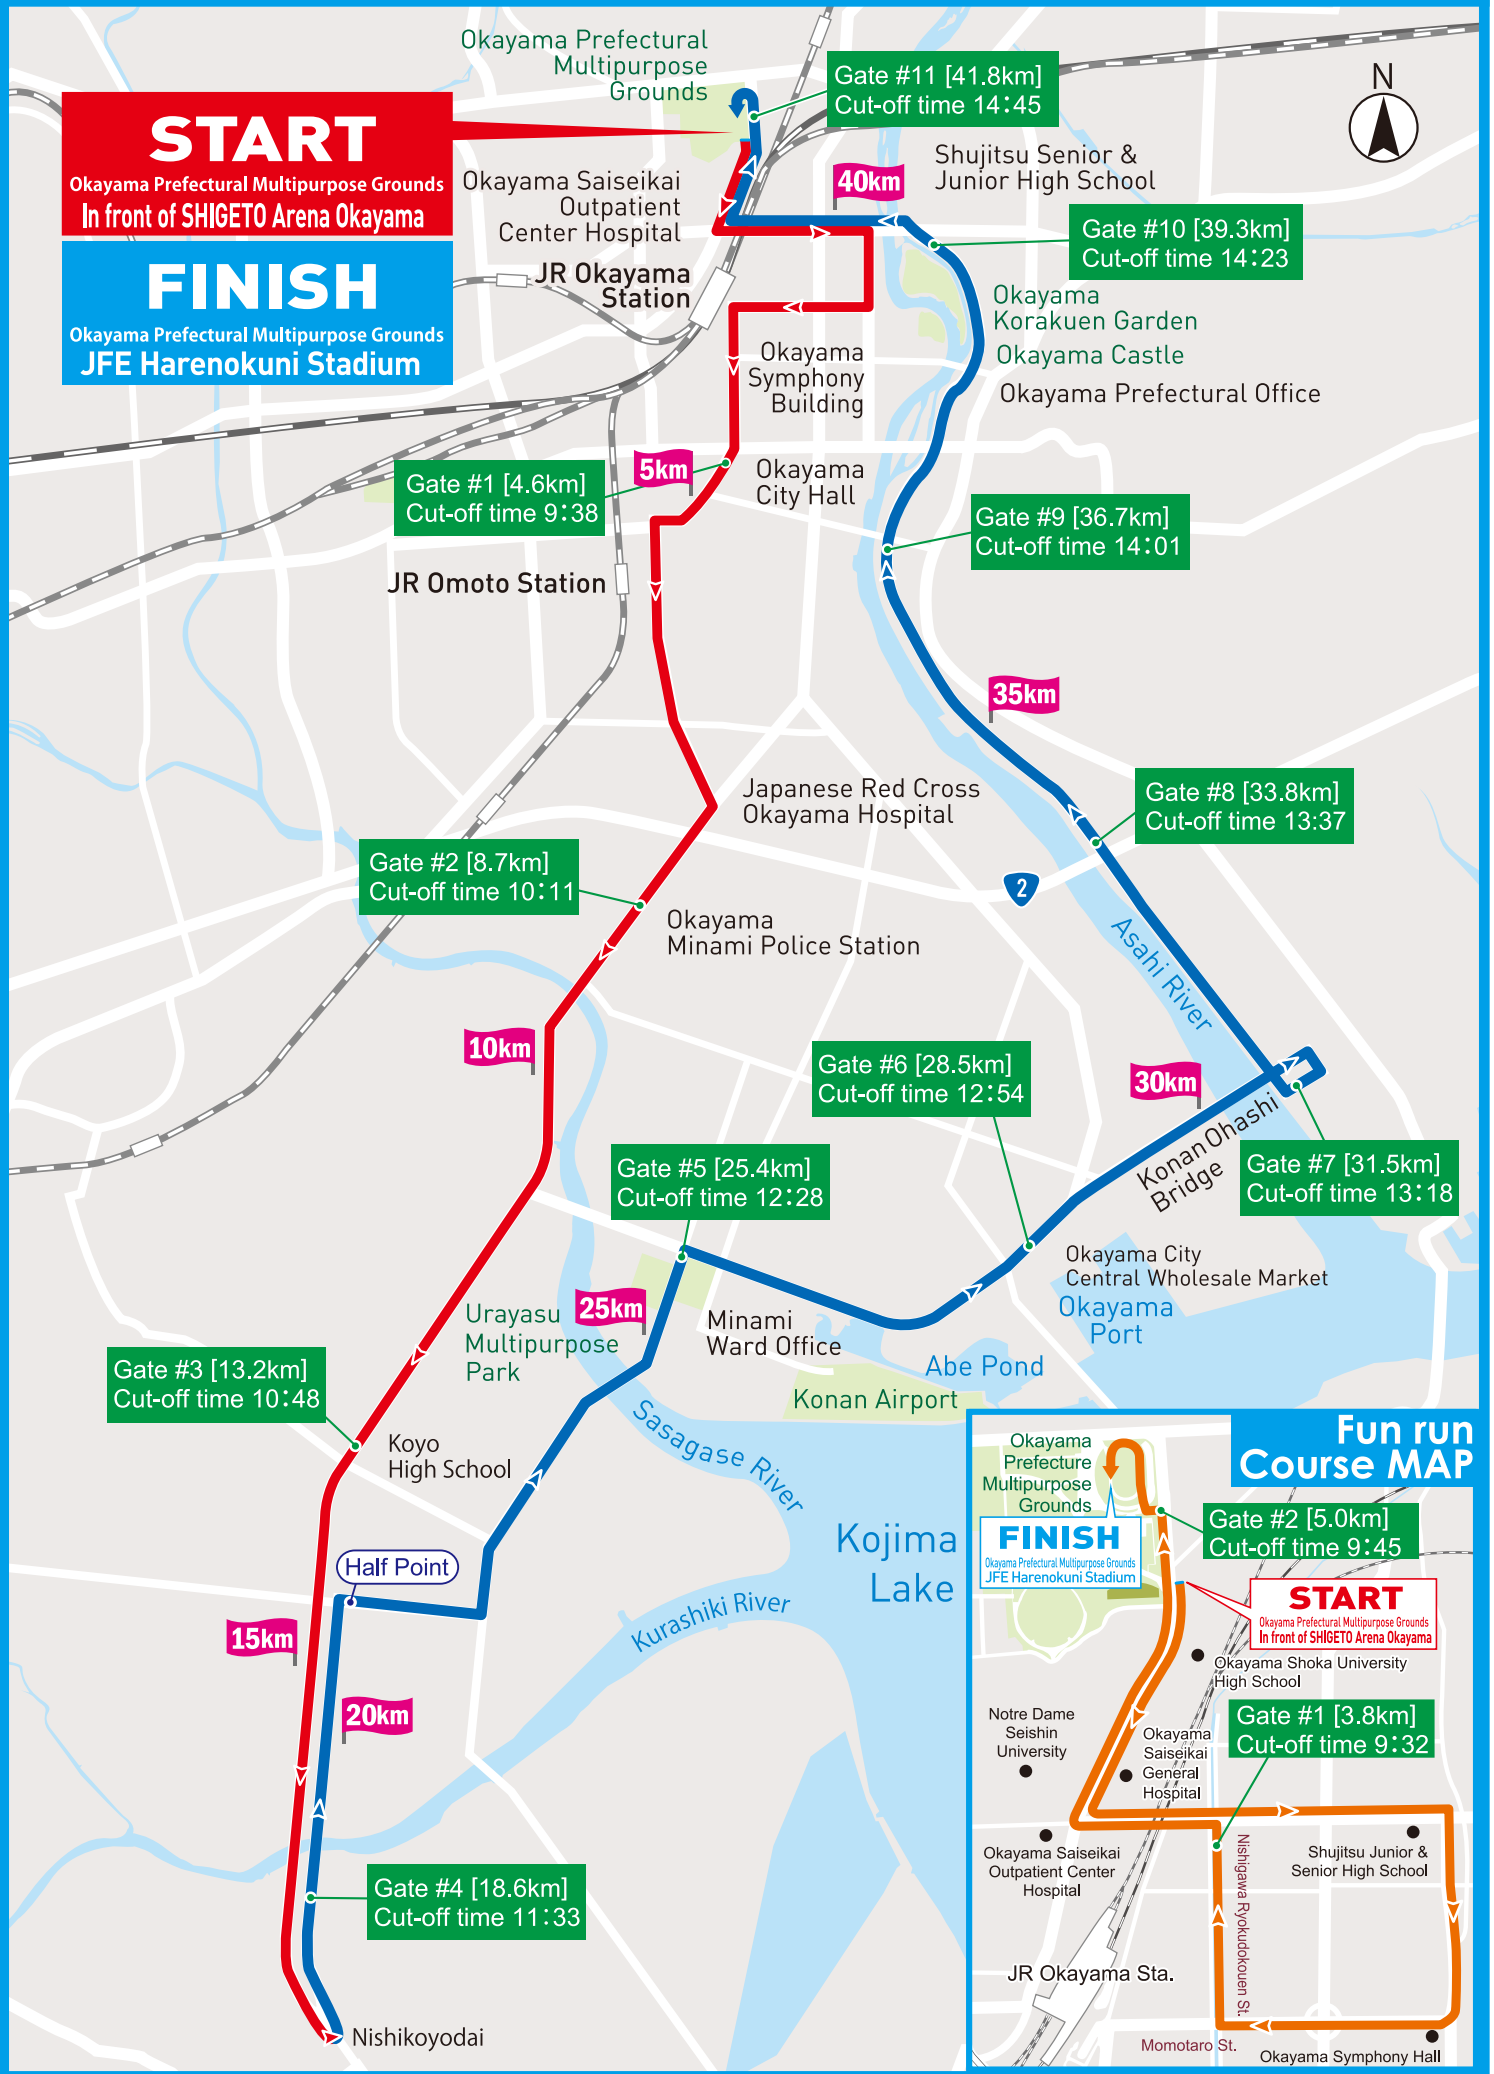

OKAYAMA MARATHON 2026 Course Map

Elevation